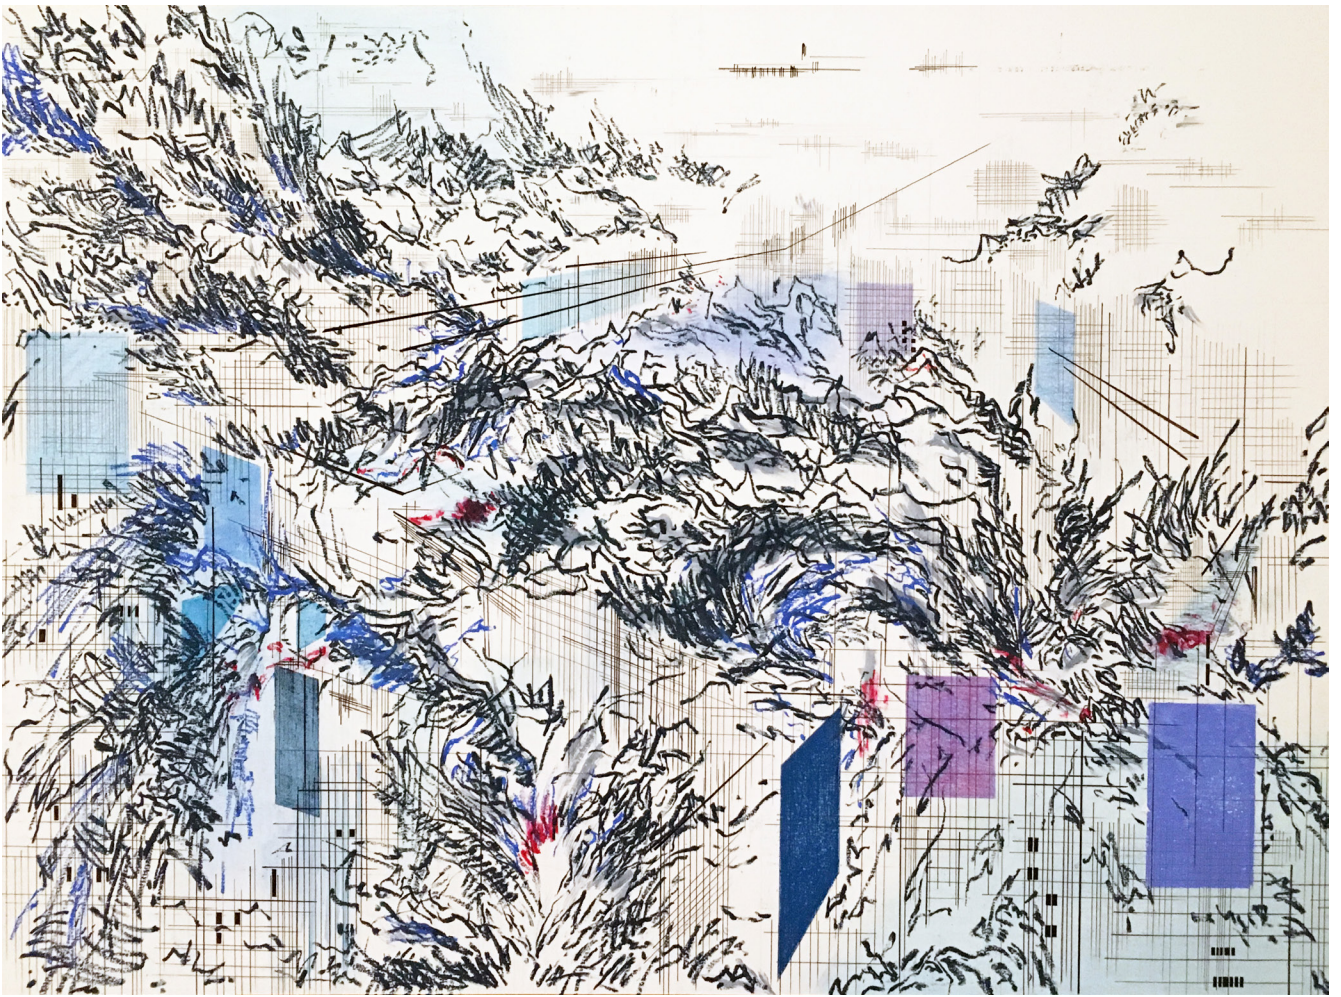

Principe Real Series 6 Study 04, 2018
charcoal, pastel, colour pencil, ink on paper 21 x 29,7cm

Series 6 Drawing 03, 2018

charcoal, oil pastel, watercolour, pastel, ink on paper 70 x 100cm